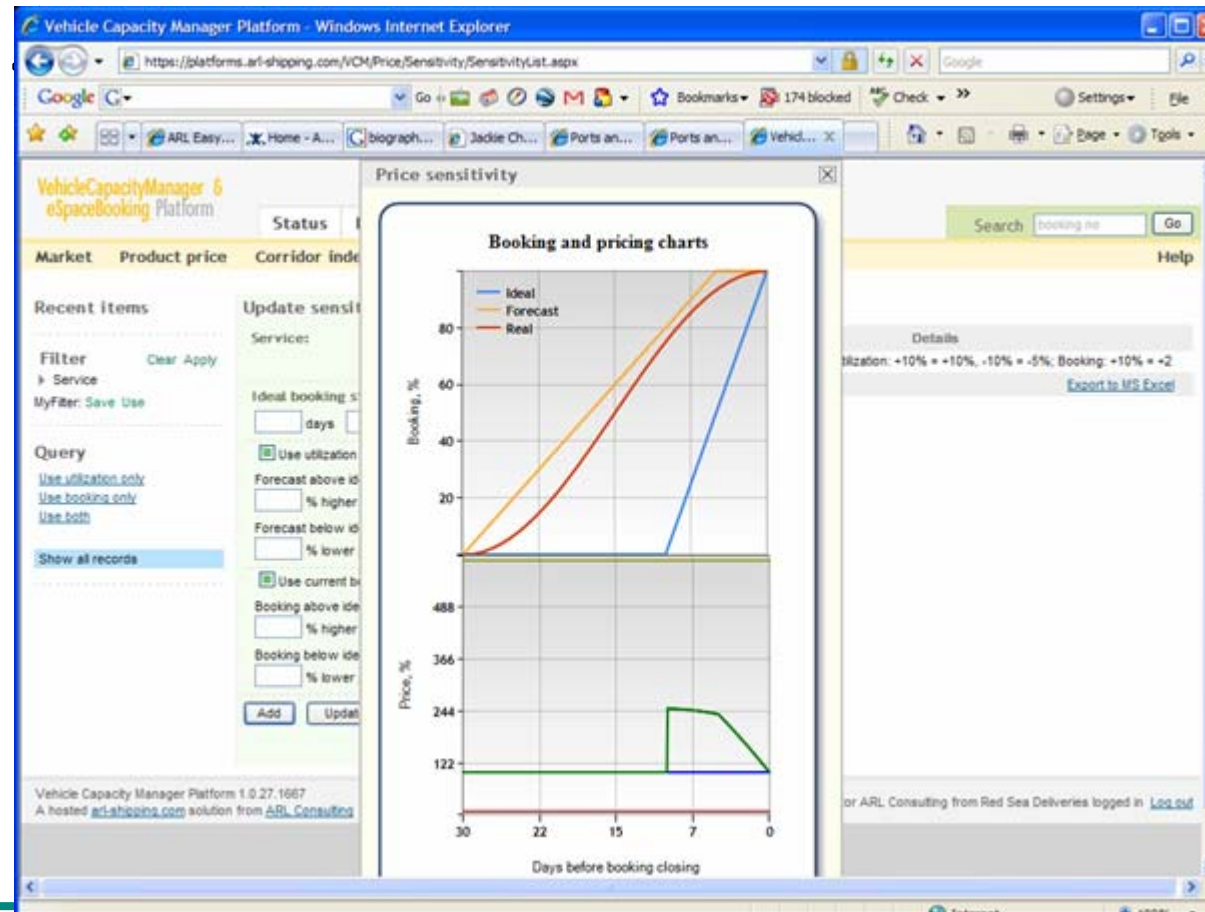

VehicleCapacityManager

- For any scheduled transport offerings (rail, barge, vessel, truck, -agent & NVO).