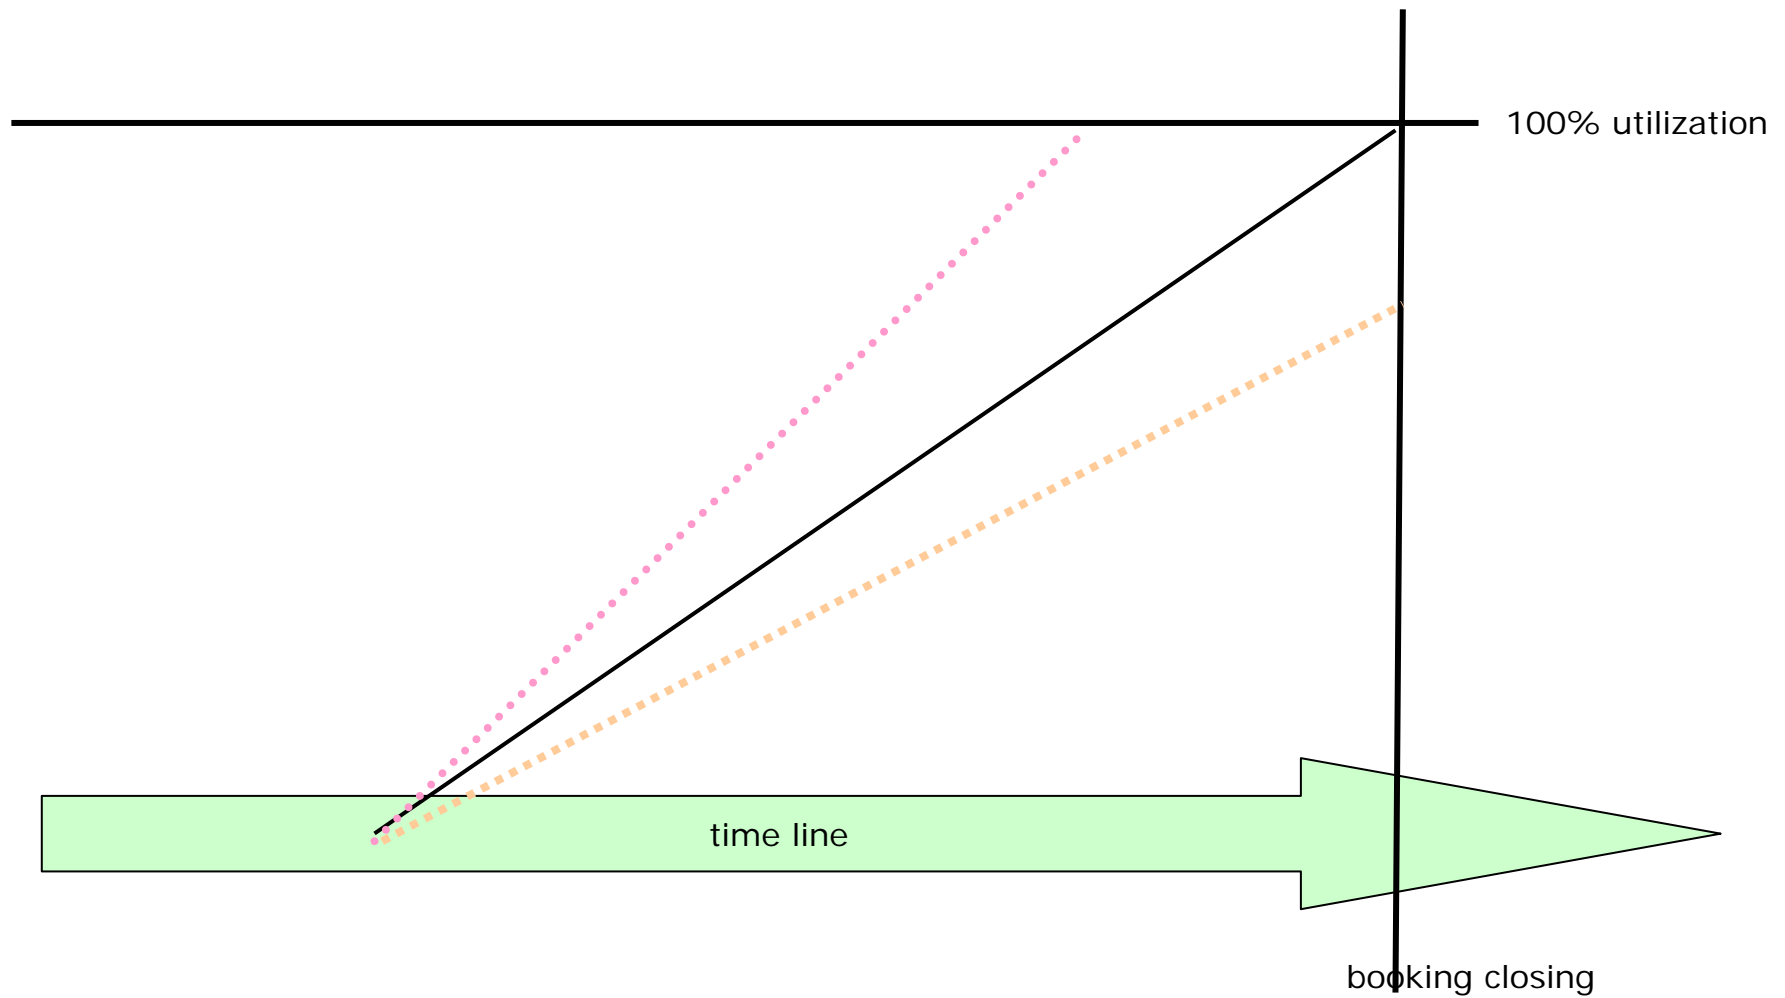

Automated Price Parameters